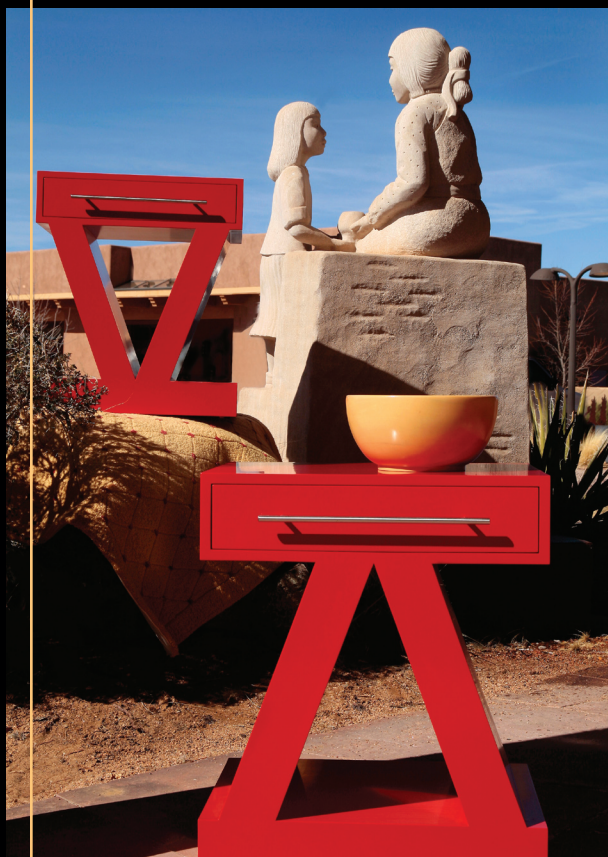

# Rahli Designs, Inc.

custom  
furniture, doors & cabinets  
rugs, bowls, & lighting

visit us at booth  
633

Left: *Blade and Chalice* nightstands, bowl & *Girl's Best Friend* rug in front of *Sharing Knowledge*, 1987 by Doug Hyde (Nez Perce, Assiniboin, and Chippewa) at the Museum of Indian Arts & Culture, Santa Fe, NM, [www.miaclab.org](http://www.miaclab.org)

Above: *Aspen* Dining Table, *Chicago* Dining Chairs and bowl pictured at Milner Plaza, Museum Hill, Santa Fe, New Mexico

santa fe & los angeles  
[www.rahliDesigns.com](http://www.rahliDesigns.com)

505.983.4469